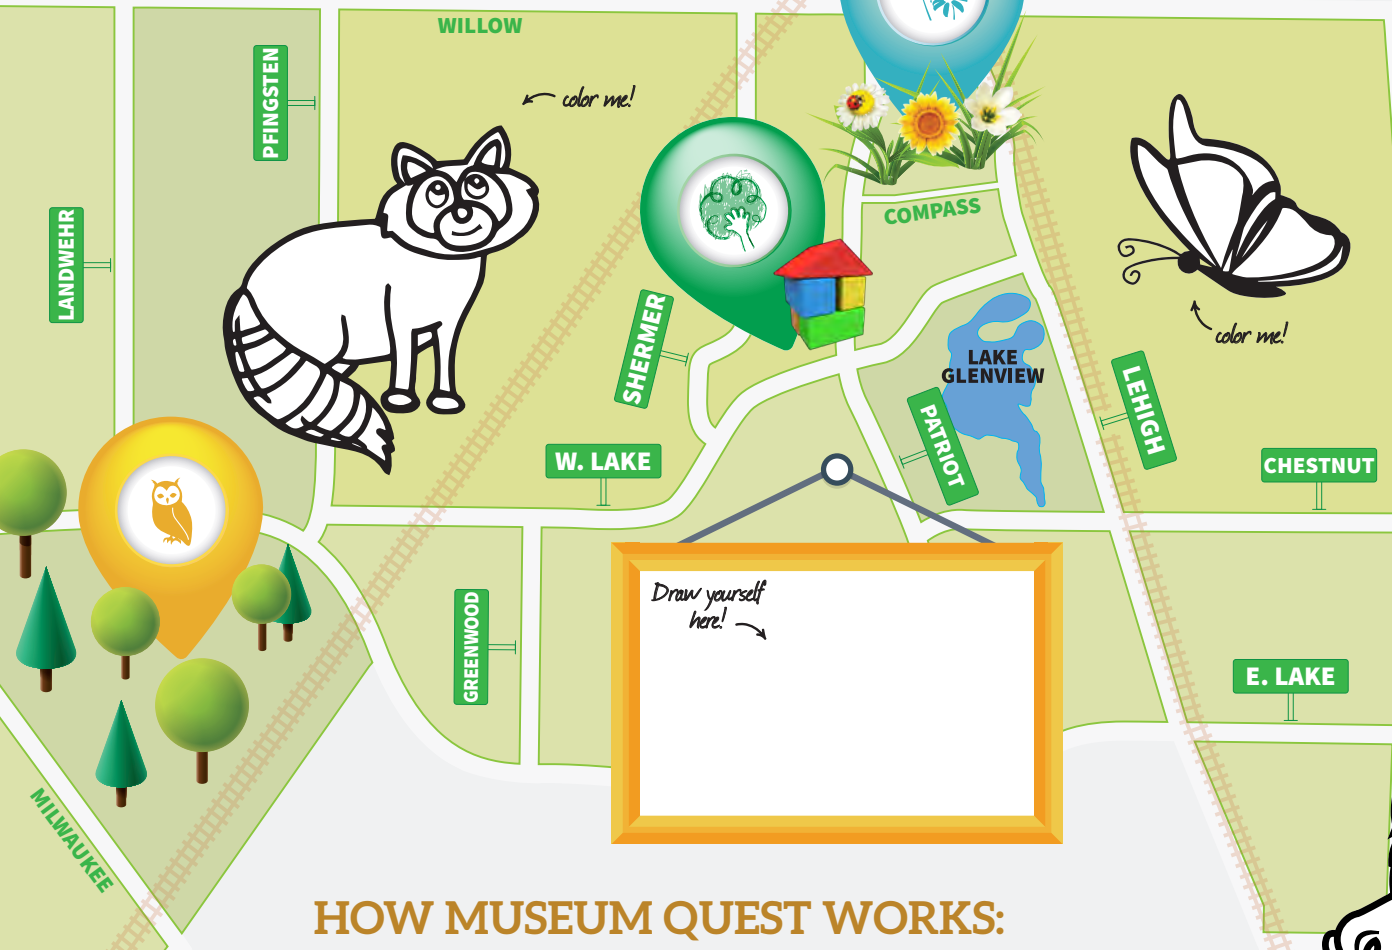

Sweets & Treats Ice Cream Parlor – Daily, starting June 11

THE GROVE

1421 Milwaukee Avenue

FREE ACTIVITIES TO COLLECT A STICKER

Tuesdays, Thursdays, Saturdays, Sundays

June 12-August 19, 11 AM-3 PM

Hunting for History

Explore The Grove and discover its place in history! Collect clues and answer questions about Native Americans, pioneers, plants and animals on a trip to the past!

Check in at the Grove Store in the Interpretive Center for activities that are eligible for a sticker.

NON-STICKER EVENTS & ACTIVITIES

Pioneer Day – Saturday, June 23, 10 AM-4 PM

Trail Walks – Saturdays, June 16, July 7, August 25, 2 PM

TAG YOUR PHOTOS with #museumneighbors

VISIT
MQGlenview.com
for activity details, special
pop-up opportunities to earn
stickers, and other fun activities.

HOW MUSEUM QUEST WORKS:

1. Visit one of the 4 museums on the days and times listed.
2. Participate in a Museum Quest-eligible activity and receive a sticker.
3. Collect a sticker from each location and receive a special prize.
4. Start your next quest with a new Museum Quest map.